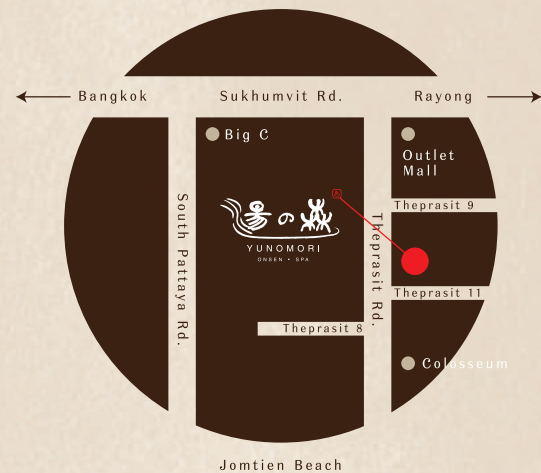

Thai Massage

Korean Scrub

Aroma Massage

Yunomori Facilities

Building A	Building B	Building C
Main Lobby	Yunomori Cafe	Hot Springs
Spa Reception	Relaxing Lounge	Indoor Baths
Treatment Rooms	Treatment Rooms	Outdoor Baths

Map & Directions

The ultimate Thailand's hot spring experience.

Yunomori Onsen & Spa

After the success of its Bangkok branch, the number one Onsen & Spa in South East Asia brings its unique concept to Pattaya.