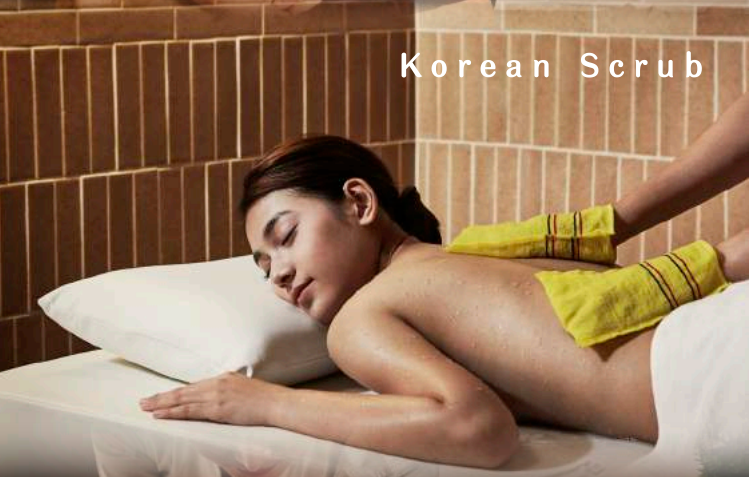

Aroma Massage